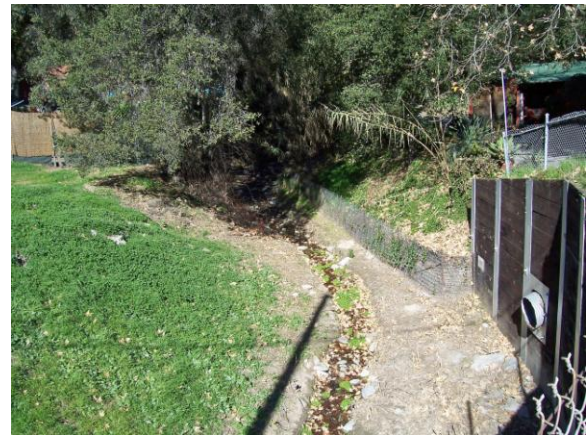

2012-2013 Soft Bottom Channels

Reach 99 Kagel Canyon

Before Photos 8/27/12

After Photos 1/18/13

2012-2013 Soft Bottom Channels

Reach 99 (Continued) Kagel Canyon

Before Photos 8/27/12

After Photos 1/18/13